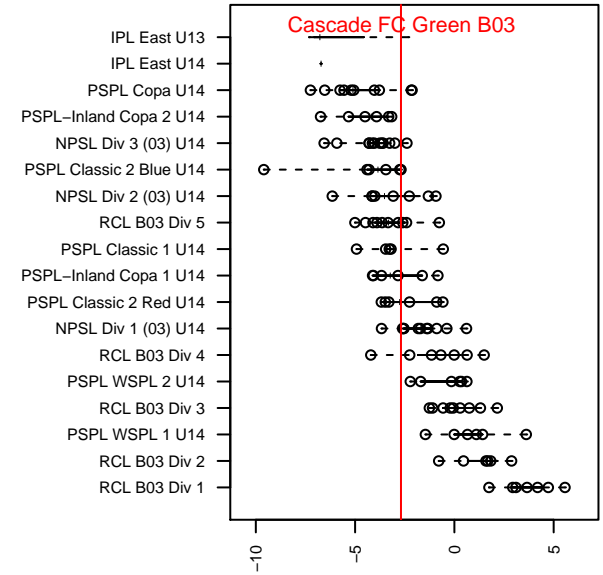

# Cascade FC Green B03

Cascade FC  
 North Bend, WA  
 B03 total strength=1022  
 attack=2.71 defense=1.72  
 fall league = PSPL Classic 2 Blue U14  
 spr league = Spr PSPL Classic U14

alt names used:  
 CASCADE FC B03 (WA)  
 Cascade FC B03  
 Cascade FC B03  
 Cascade FC B03  
 Cascade FC B03

Venues played:  
 2016 Seattle United Cup BU14 Silver  
 2016 Crossfire Select U14 Silver  
 2016 Bigfoot Silver U14  
 2016 PSPL Classic 2 Blue U14  
 2016 Spr PSPL Classic U14

**Cascade FC Green B03**  
 Dots are actual minus expected GF (blue circles) and GA (red triangles).  
 Blue line is smoothed change in attack strength. Red is smoothed change in defense strength.

**attack and defense variance (black dot)  
relative to other teams  
and top 10 in region**

**attack and defense rating  
relative to others at age  
and all opponents in last 13 months**

**Performance relative to 13 month average**